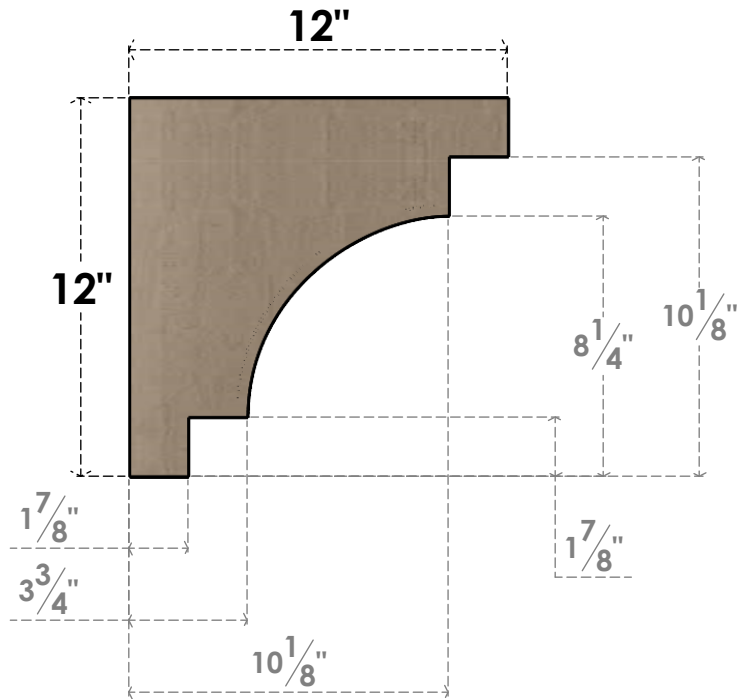

ITEM NUMBER: CORU06X12X12MEDRCPR

6"W X 12"D X 12"H SERIES 1 CLASSIC MEDITERRANEAN ROUGH CEDAR
TIMBERTHANE FAUX WOOD CORBEL, PRIMED

SIDE PROFILE

FRONT PROFILE

ISOMETRIC

EKENA MILLWORK
2300 WEST MAIN ST.
CLARKSVILLE, TX 75426
TOLL FREE: 866-607-0453
WWW.EKENAMILLWORK.COM

NOTES

1. INSTALLATION TO BE COMPLETED IN ACCORDANCE WITH MANUFACTURER'S SPECIFICATIONS.
2. DRAWING MAY NOT BE TO SCALE
3. THIS DRAWING IS INTENDED FOR DESIGN AND PLANNING PURPOSES ONLY.
4. ALL INFORMATION CONTAINED HEREIN WAS CURRENT AT THE TIME OF DEVELOPMENT BUT MUST BE REVIEWED AND APPROVED BY THE PRODUCT MANUFACTURER TO BE CONSIDERED ACCURATE.
5. TIMBERTHANE ARCHITECTURAL PRODUCTS ARE MADE FROM HIGH DENSITY URETHANE AND COME FACTORY PRIMED