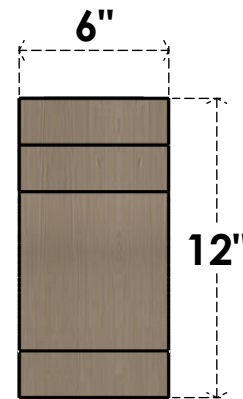

ITEM NUMBER: CORU06X12X12MEDRCPR

6"W X 12"D X 12"H SERIES 1 CLASSIC MEDITERRANEAN ROUGH CEDAR
TIMBERTHANE FAUX WOOD CORBEL, PRIMED

SIDE PROFILE

FRONT PROFILE

ISOMETRIC

EKENA MILLWORK
2300 WEST MAIN ST.
CLARKSVILLE, TX 75426
TOLL FREE: 866-607-0453
WWW.EKENAMILLWORK.COM