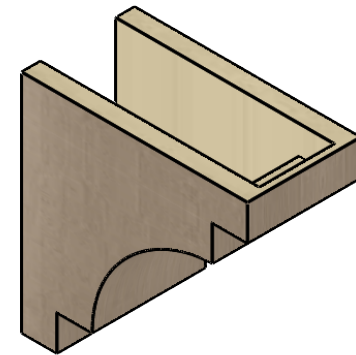

ITEM NUMBER: CORU06X12X12MEDRCPR

6"W X 12"D X 12"H SERIES 1 CLASSIC MEDITERRANEAN ROUGH CEDAR
TIMBERTHANE FAUX WOOD CORBEL, PRIMED

SIDE PROFILE

FRONT PROFILE

ISOMETRIC

EKENA MILLWORK
2300 WEST MAIN ST.
CLARKSVILLE, TX 75426
TOLL FREE: 866-607-0453
WWW.EKENAMILLWORK.COM

NOTES

1. INSTALLATION TO BE COMPLETED IN ACCORDANCE WITH MANUFACTURER'S SPECIFICATIONS.
2. DRAWING MAY NOT BE TO SCALE
3. THIS DRAWING IS INTENDED FOR DESIGN AND PLANNING PURPOSES ONLY.
4. ALL INFORMATION CONTAINED HEREIN WAS CURRENT AT THE TIME OF DEVELOPMENT BUT MUST BE REVIEWED AND APPROVED BY THE PRODUCT MANUFACTURER TO BE CONSIDERED ACCURATE.
5. TIMBERTHANE ARCHITECTURAL PRODUCTS ARE MADE FROM HIGH DENSITY URETHANE AND COME FACTORY PRIMED